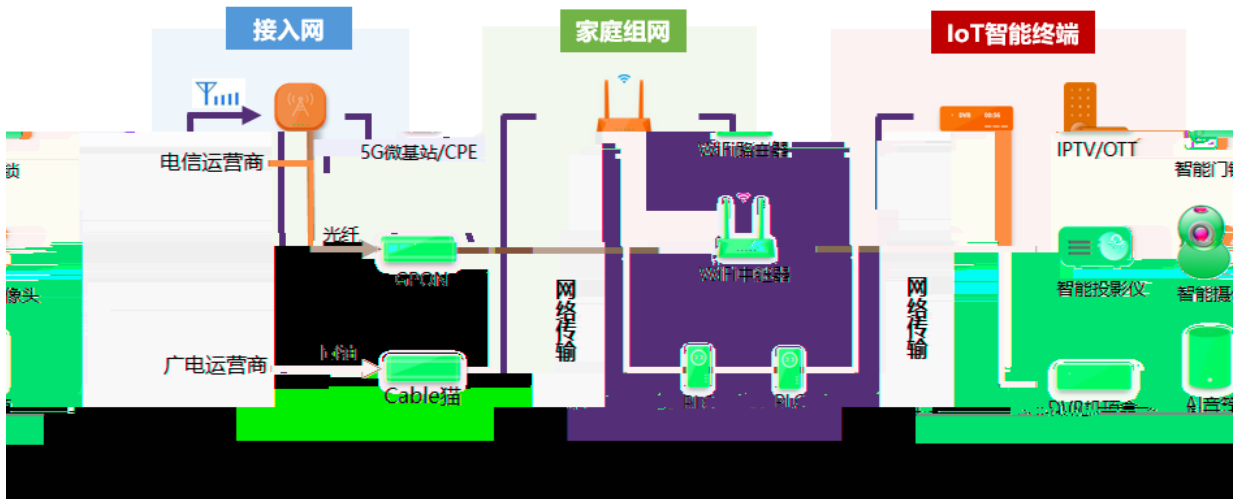

GPON	CableModem	Wi-Fi	Wi-Fi
	PLC				
	G.hn PLC				
		5G			
5G			5G		
IoT			IoT		
3	LED				
	2011			LED	
				LED	
	LED				
				LED	
2020			50-60	4	
			2021	5	4
		+		PSS	LED
	LED				
	LED	LED			
			LED		
				LED	
		LED		Mini LED	
		LED		P0.6~1.0	Mini LED
	Micro LED